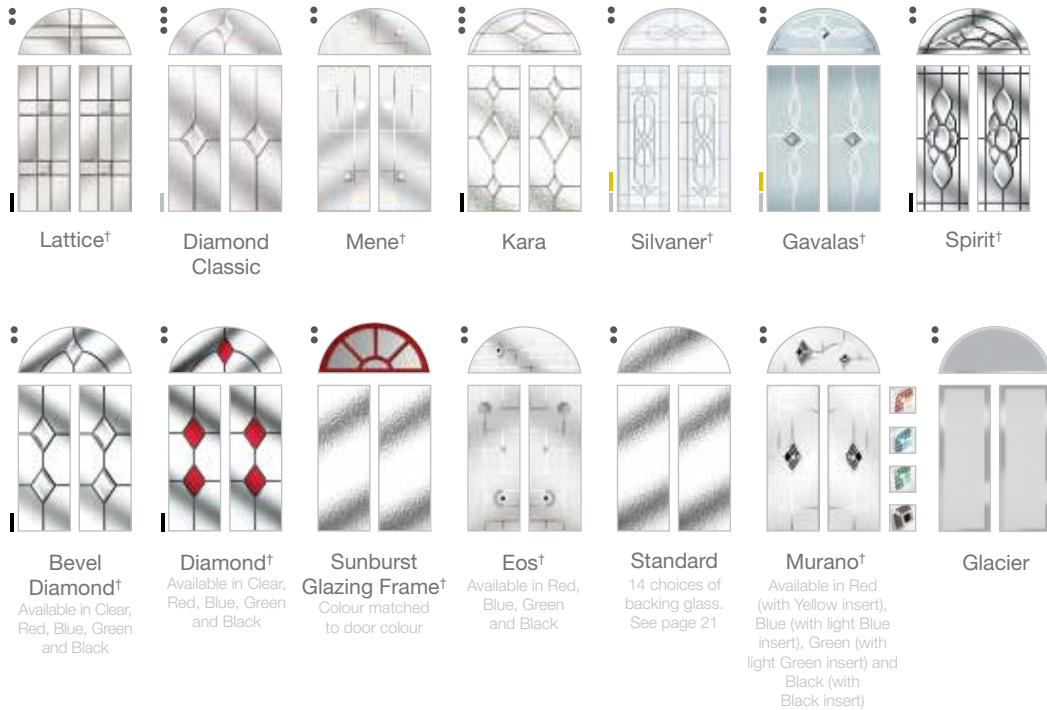

Glazing styles available

▲
in **Berry Red**
White Frame
Chrome Letterbox
Chrome Handle
Lattice Glass

† These glass styles are supplied with a choice of backing glass. Please see page 13 for these options.

LEAD OPTIONS: ■ Gold ■ Silver ■ Lead

GLAZING: ● Double Glazing ●● Triple Glazing

THE WINSTER

The Winster door style shown in Berry Red with Spirit glass

◀ **Top:**
Shown in Heritage Green
with Mene glass

Bottom:
Shown in Duck Egg Blue
with Silvaner glass

The Winstar combines pleasing half-moon and mid-panel glazing, giving a door style full of character that allows plenty of light inside your home. Remember to think carefully about the style of glass and backing glass that you choose, as this will affect the level of privacy your door offers.

Glazing styles available

† These glass styles are supplied with a choice of backing glass. Please see page 13 for these options.

LEAD OPTIONS: ■ Gold ■ Silver ■ Lead

GLAZING: ● Double Glazing ●● Triple Glazing