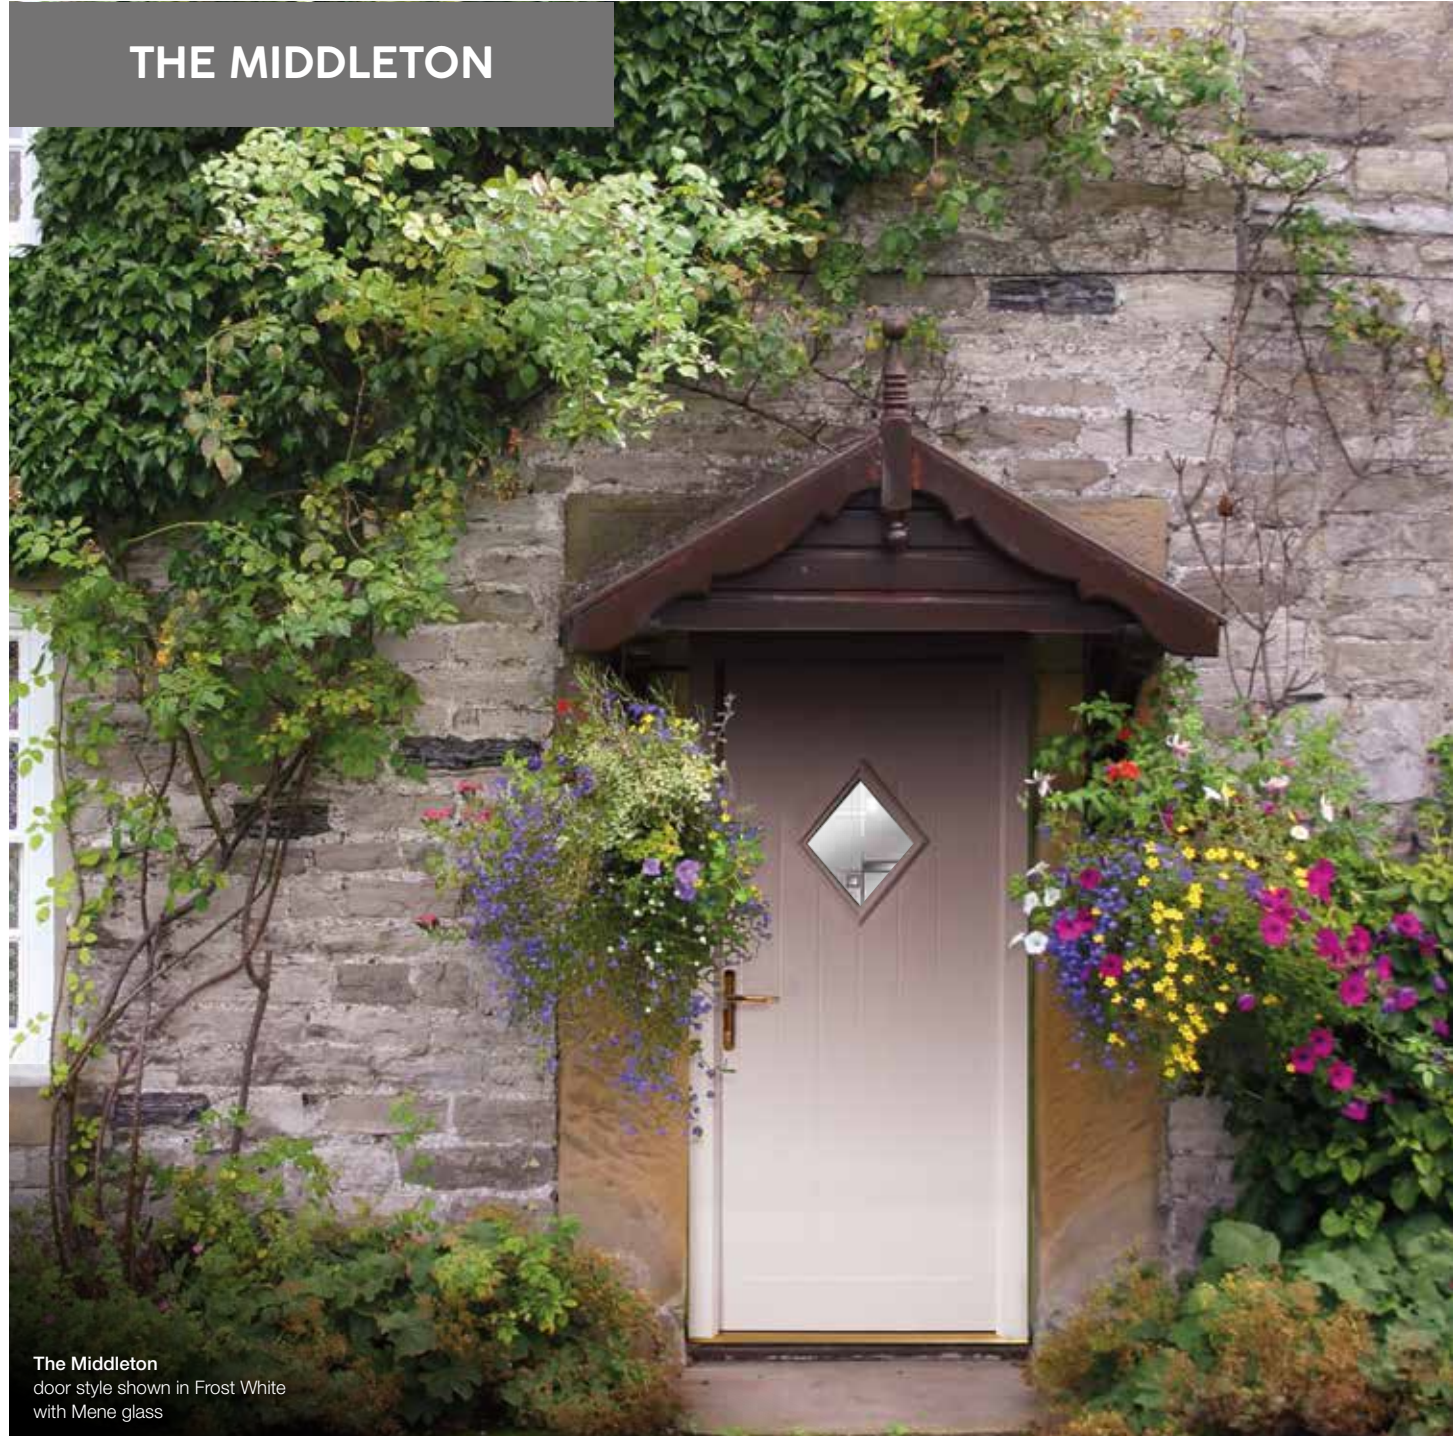

THE MIDDLETON

The Middleton door style shown in Frost White with Mene glass