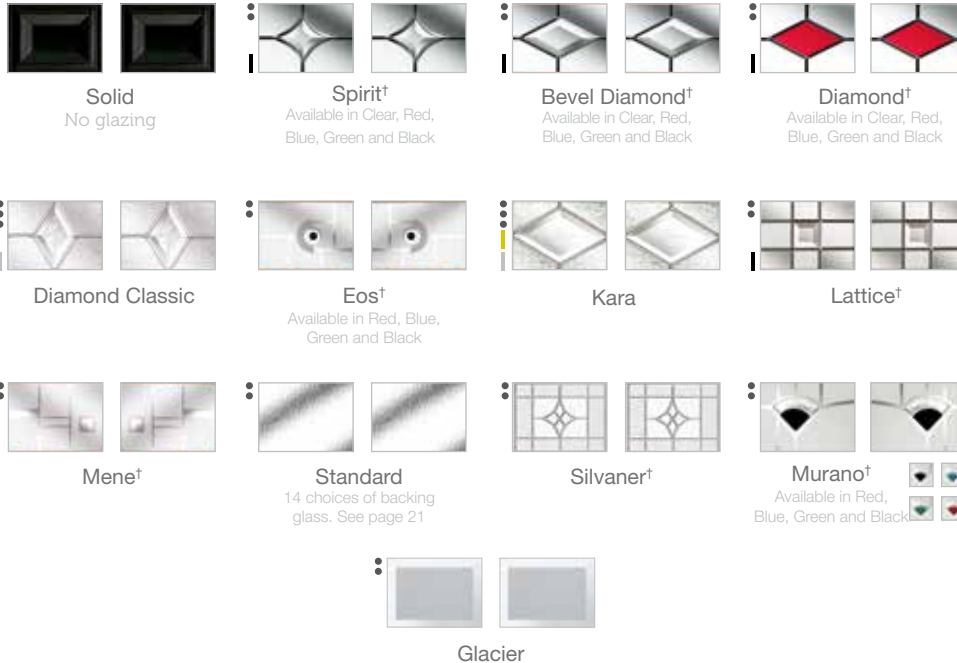

Glazing styles available

Murano
Available in Red, green, blue and black

Reflections

Satin

Glacier

Glazing Positions

† These glass styles are supplied with a choice of backing glass. Please see page13 for these options.

LEAD OPTIONS: █ Gold █ Silver █ Lead

GLAZING: ● Double Glazing ●● Triple Glazing

▲
in **Moondust Grey**
White Frame
Chrome Letterbox
Chrome Cylinder Pull
Reflections Glass

THE THORPE

The Thorpe door style shown in Anthracite Grey, with Murano Green glass

◀ **Top:**
Shown in Chartwell Green
with Diamond Classic glass

Bottom:
Shown in Anthracite Grey
with Mene glass

Refinement, strength and elegance are brought together in our impressive Thorpe design. A large door area and smaller glass lights allow you to make a clear statement with the colour of your door, whether in subdued Gothic Black or vibrant Berry Red.

Glazing styles available

▲
in **Berry Red**
White Frame
Chrome Letterbox
Chrome Handle
Lattice Glass

† These glass styles are supplied with a choice of backing glass. Please see page 13 for these options.