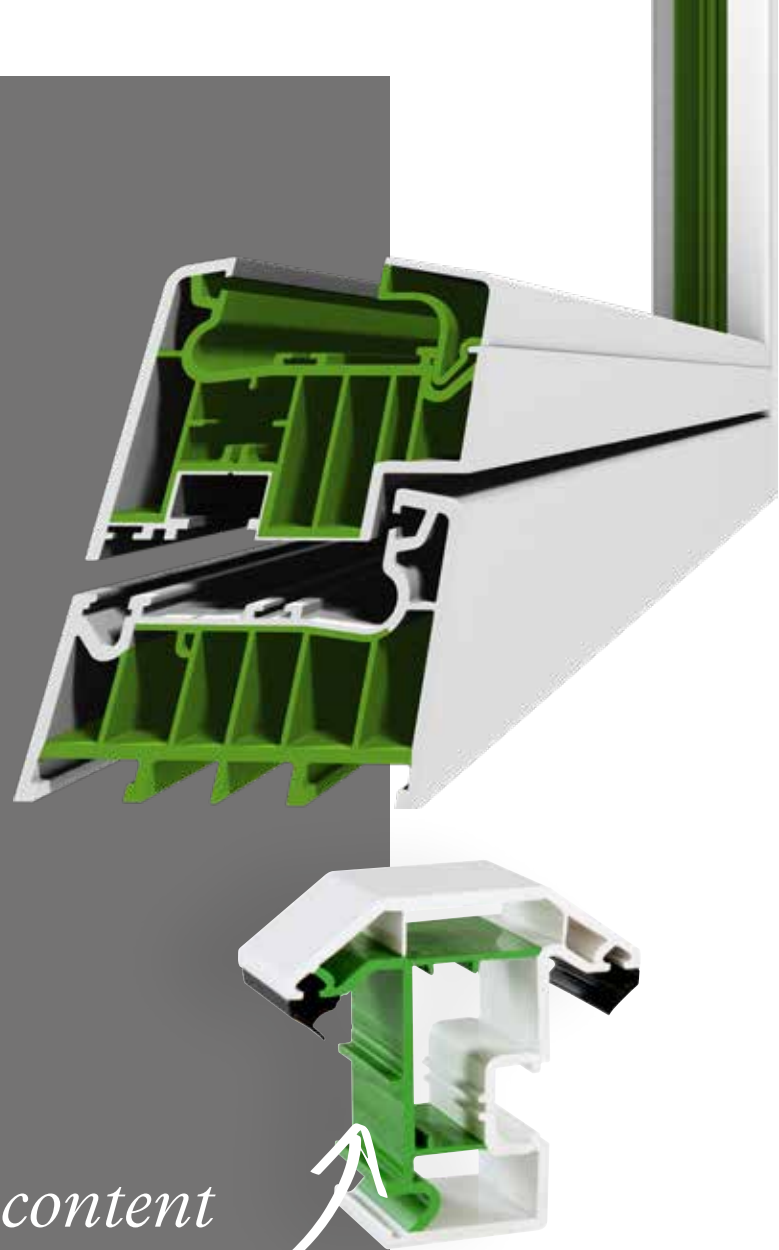

Reusable and recyclable for hundreds of years

The official product life for a PVC-U window or door is up to 35 years (BRE) and they can be recycled up to 10 times meaning 350 years of re-use with minimal impact on the environment.

Our windows and doors represent a genuine sustainable option. Not only because they help reduce CO₂ emissions, but also because PVC-U is a fully recyclable material. Each year, tens of thousands of tonnes of PVC-U are recycled, minimising impact on landfill waste sites.

made with recycled content

Coloured content shown for illustrative purposes.

Sustainability awards won by our PVC-U profiles partner Eurocell