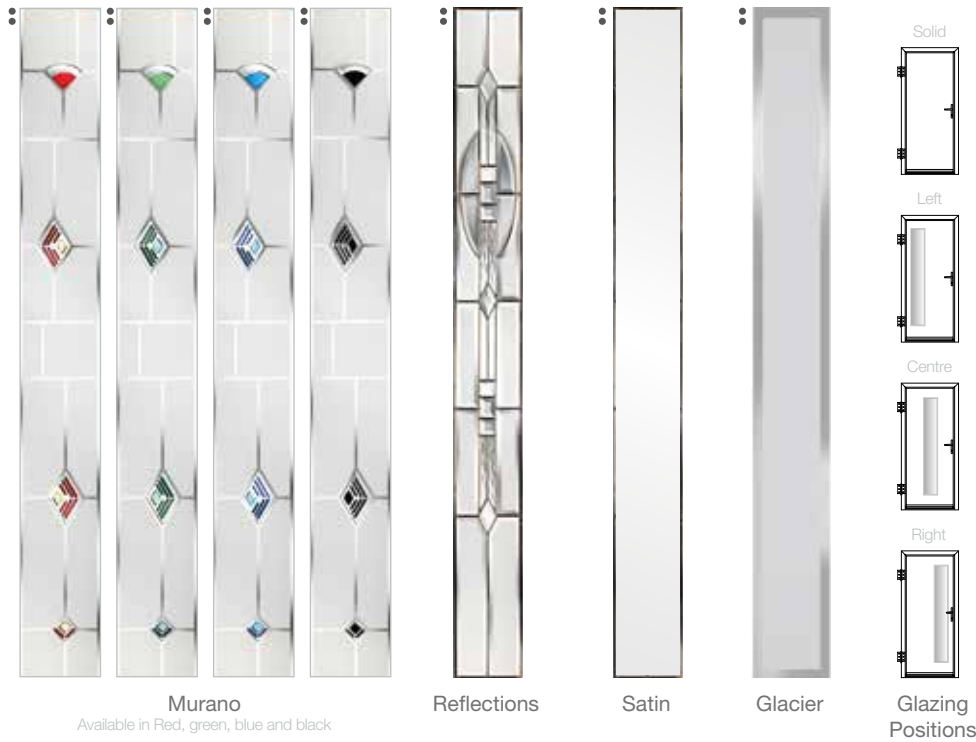

◀ **Top:**
Shown in French Blue
with Reflections glass

Bottom:
Solid door option shown
in Anthracite Grey

The Newhaven offers the perfect balance between traditional looks and contemporary design. The unique characteristics of horizontal boarding coupled with a long bar handle make this door style an ideal solution for both cottage styles and new build properties.

Glazing styles available

Murano
Available in Red, green, blue and black

Reflections

Satin

Glacier

Glazing Positions

† These glass styles are supplied with a choice of backing glass. Please see page13 for these options.

LEAD OPTIONS: █ Gold █ Silver █ Lead

GLAZING: ● Double Glazing ●● Triple Glazing