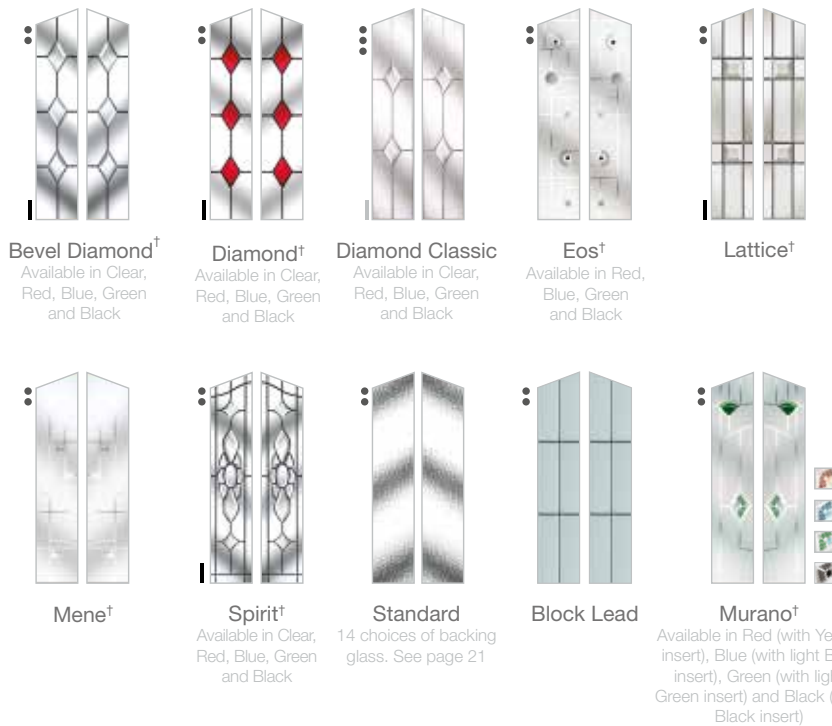

Distinctive eyebrow twin door lights give the Bradbourne a delightful individual look, evocative of the Georgian era. Choose a glass style that makes the most of this feature to really make your door stand out.

Glazing styles available

in **Royal Magenta**
White Frame
Chrome Letterbox
Chrome Handle
Spirit Glass

† These glass styles are supplied with a choice of backing glass. Please see page 13 for these options.

LEAD OPTIONS: | Gold | Silver | Lead

GLAZING: •• Double Glazing ••• Triple Glazing