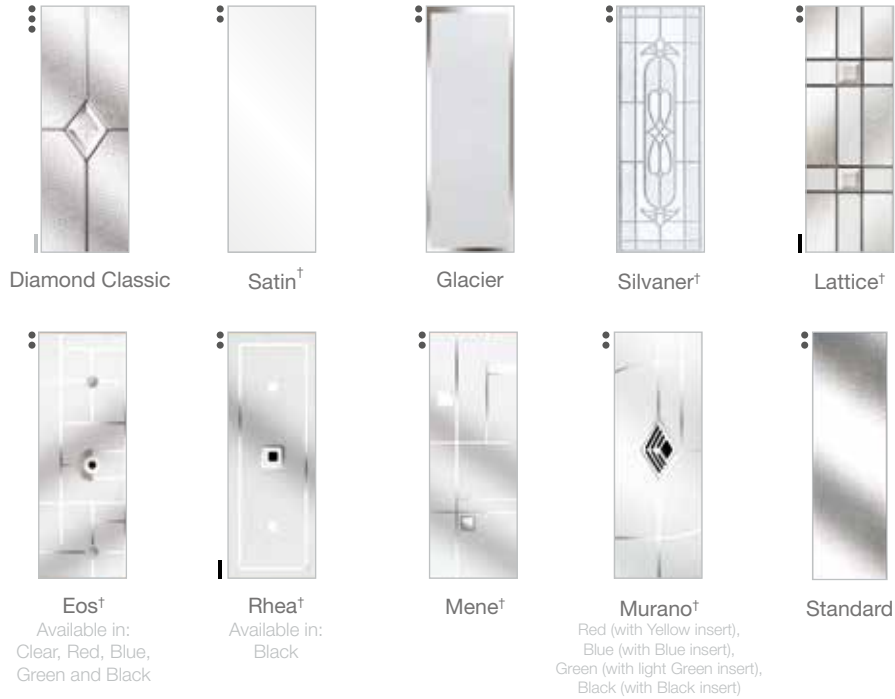

THE LITTON

36

THE CHATSWORTH

24

THE MIDDLETON

38

THE CHELMORTON

26

THE BIRCHOVER

The Birchover door style shown in Anthracite Grey with Mene glass

◀ **Top:**
 Shown in Chatwell Green
 with Diamond Classic glass
Bottom:
 Shown in Moondust Grey
 with Rhea glass

The in line slim glazing details on the Birchover door is
 inspired by the contemporary European door look.

Glazing styles available

▲
 in **Golden Oak**,
 White Frame,
 Gold Letterbox,
 Gold Cylinder Pull,
 Lattice Glass

LEAD OPTIONS: | Gold | Silver | Lead

GLAZING: ● Double Glazing ● Triple Glazing

THE BRADBOURNE