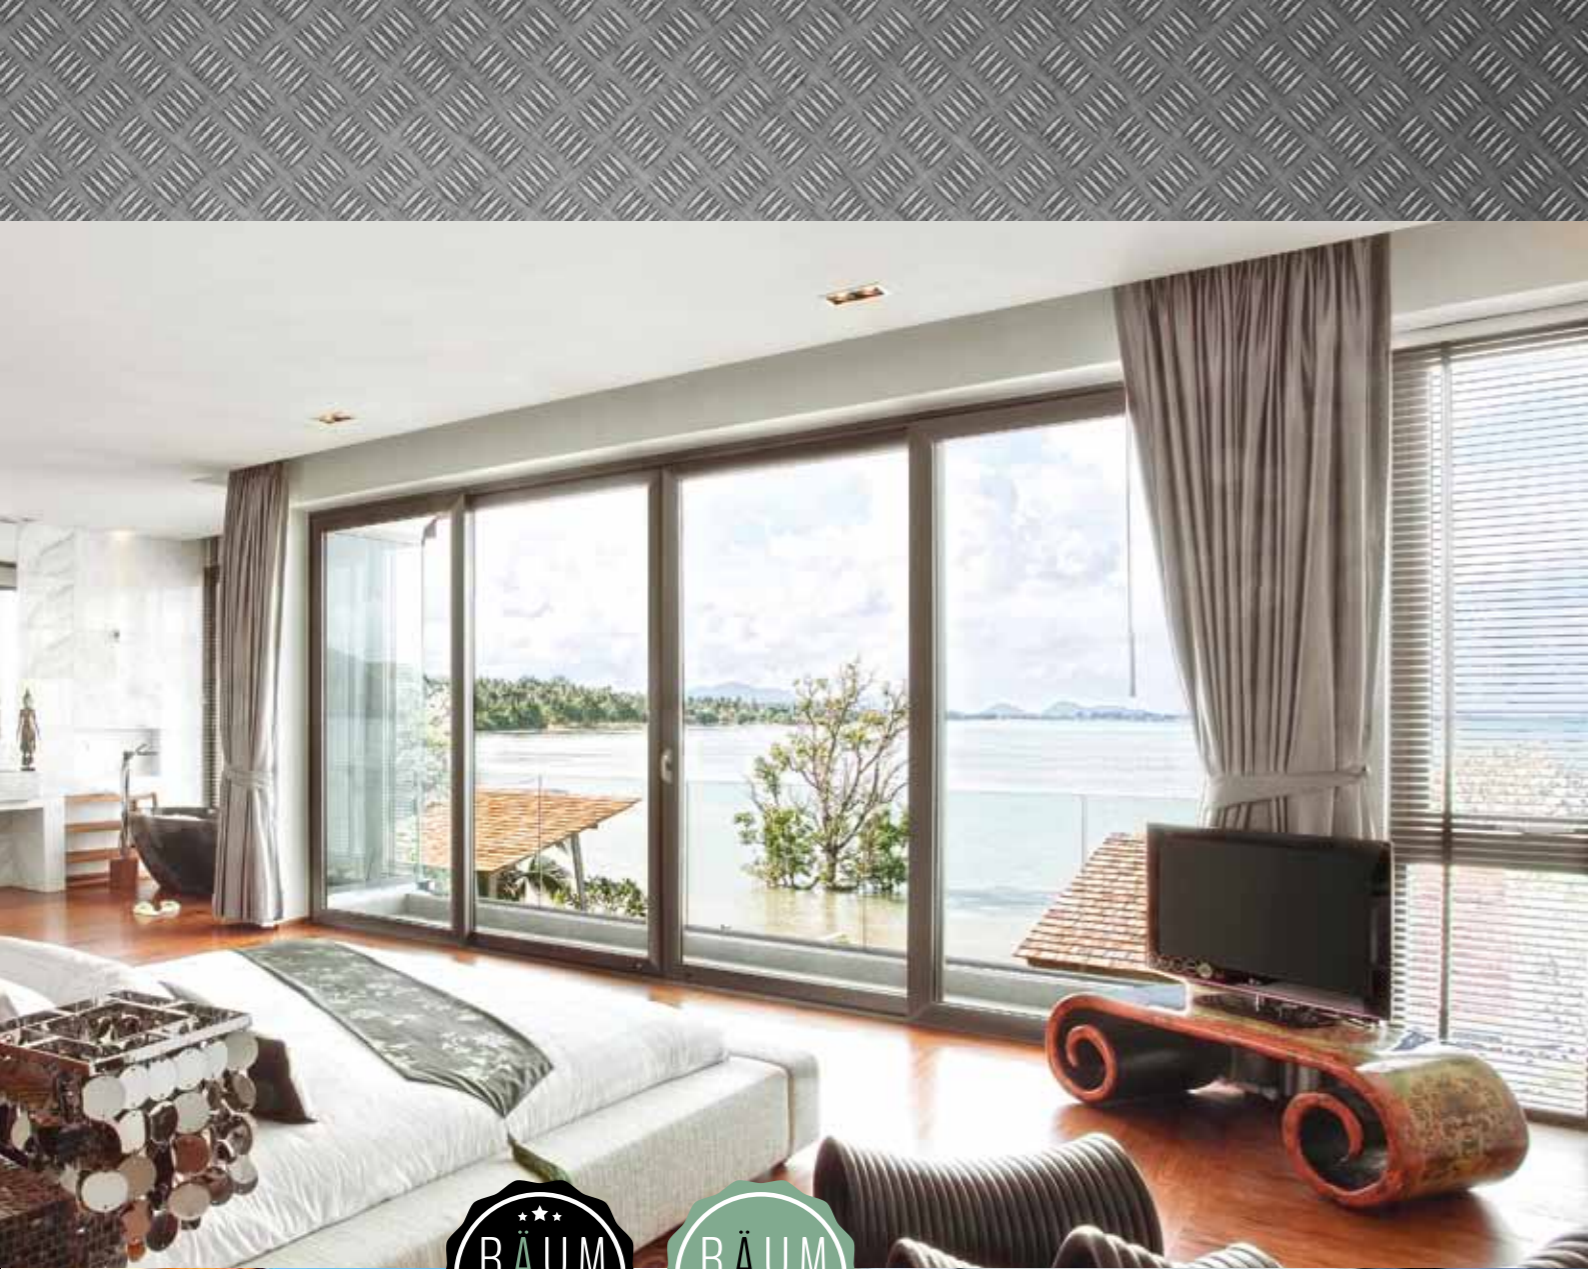

LIFT & SLIDE HANDLE OPTIONS

The Lift & Slide handle is a robust elegant design available in Satin Silver, Black, White and Anthracite Grey. Doors can be polyester powder coated to any Ral colour. As with all sliding doors the inside requires a full handle but the outside can be equipped with a full handle or just a recessed cup handle.

Lift & Slide Handle

Lift & Slide Handle Colour Options

PURITY HANDLE OPTIONS

For people who desire the ultimate in design, RÄUM offers the Purity handle range.

This range is designed by Italian designer, Leo De Carlo, and they are 100% hypo-allergenic, 100% non-corrosive - perfect for any environment. Available in 4 stunning finishes.

Purity Handle